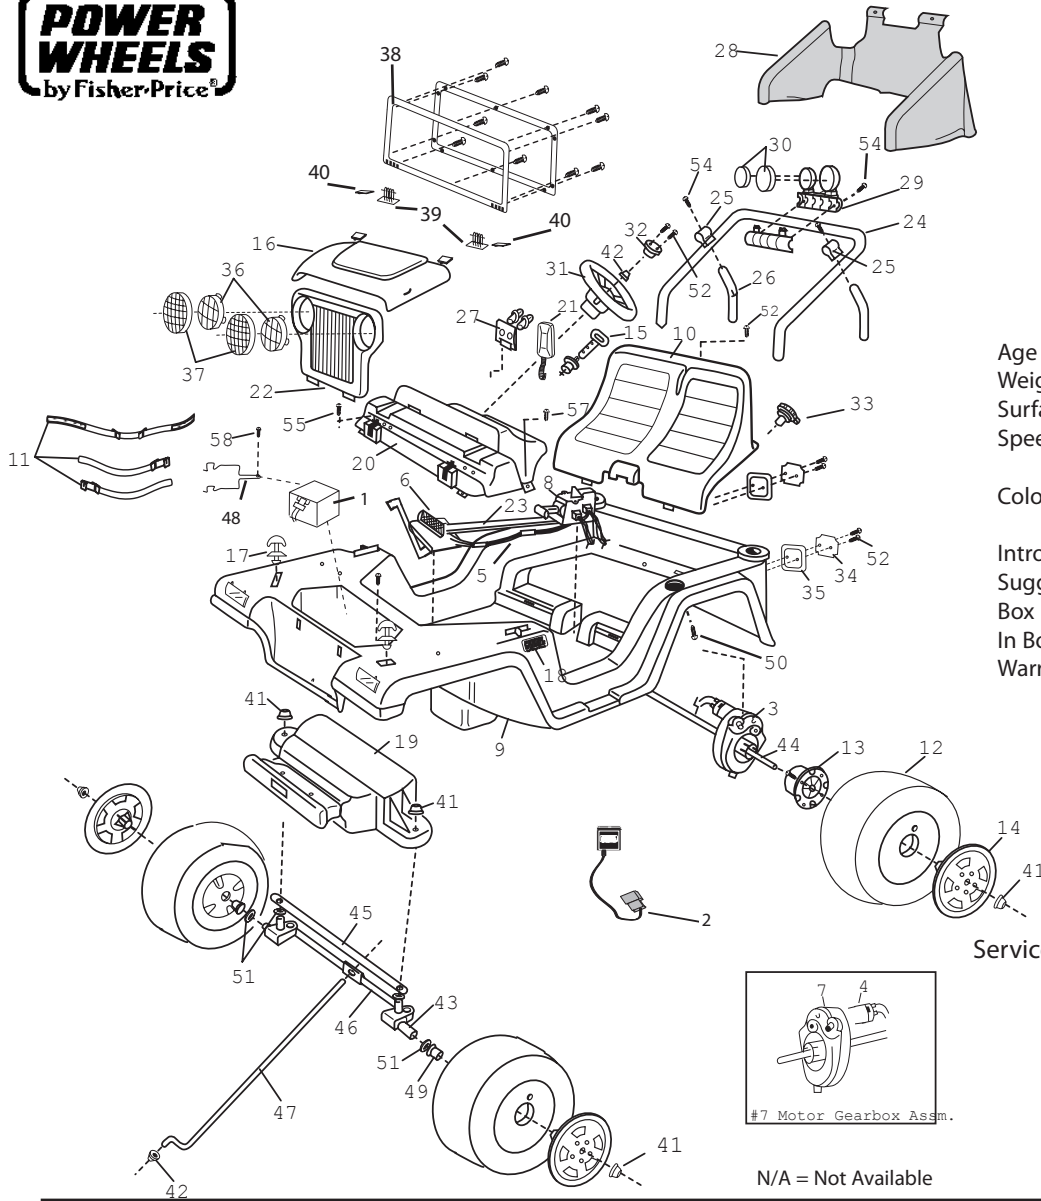

# 74340-9993 Barbie® Cruisin' Tunes Jeep®

Advanced Series  
12-VOLT

Age Range: 3-7 Yrs.  
Weight Limit: 130 Lbs.  
Surfaces: Hard & Grass  
Speed: 2.5 / 5.0 MPH Forward  
2.5 MPH Reverse  
Colors: Pink Body  
Purple Trim & Tires  
Intro: 12/8/99  
Suggested Retail: \$219.99  
Box Dimensions: 20" x 50" x 33  
In Box Weight: 68 Lbs.  
Warranty: One Year Vehicle  
6 Months Battery